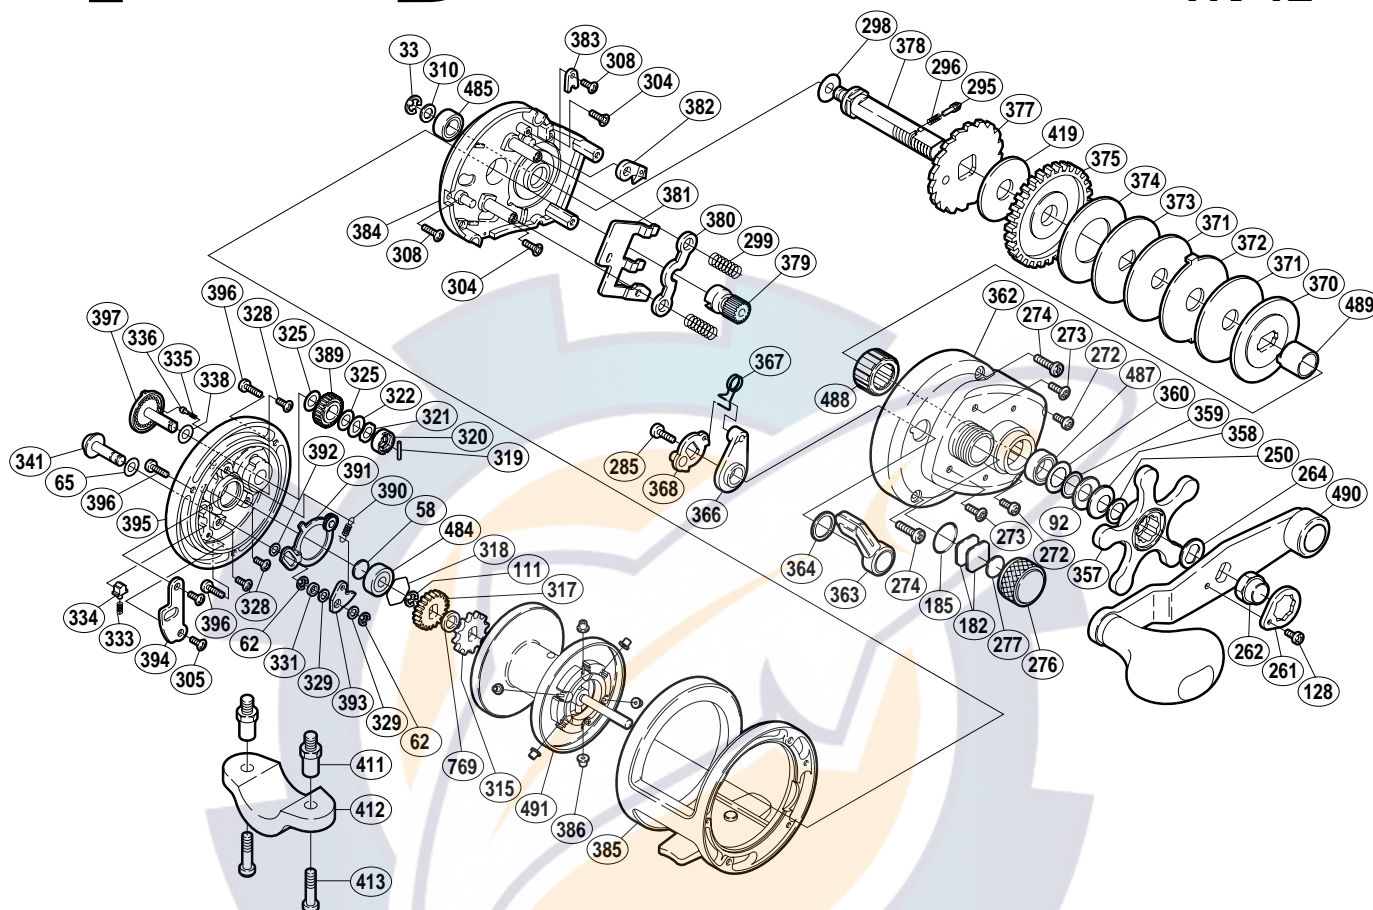

SHIMANO®

TRINIDAD A-RB

TN-12

Part No.	Description	Part No.	Description	Part No.	Description
TGT0033	Drive Shaft Retainer	TGT0320	"BR" Cam	TGT0379	Pinion Gear
TGT0058	Spacer "B"	TGT0321	"BR" Friction Washer	TGT0380	Yoke
TGT0062	Click Pawl Retainer	TGT0322	"BR" Washer (C)	TGT0381	Yoke Plate
TGT0065	Spacer (A)	TGT0325	"BR" Washer (B)	TGT0382	Anti-Reverse Pawl
TGT0092	Drag Spring Washer (8H)	TGT0328	"BR" Set Plate Screw	TGT0383	Anti-Reverse Pawl Keeper
TGT0111	Click Gear Retainer	TGT0329	Set Plate	TGT0384	Set Plate
TGT0128	Handle Nut Plate Screw	TGT0331	Click Pawl Spacer	TGT0385	One-Piece Frame
TGT0182	Cast Control Spacer (A)	TGT0333	Click Spring	TGT0386	Brake Collar
TGT0185	"O" Ring	TGT0334	Click Spring Holder	TGT0389	"BR" Gear (C)
TGT0250	Star Drag Washer	TGT0335	"BR" Click Spring	TGT0390	Click Pawl Spring
TGT0261	Handle Nut Plate	TGT0336	"BR" Click Pin	TGT0391	"BR" Set Plate
TGT0262	Handle Nut	TGT0338	"BR" Washer (D)	TGT0392	Spacer (D)
TGT0264	Drive Shaft Shield	TGT0341	Click Button	TGT0393	Click Pawl
TGT0272	Right Side Plate Screw (D)	TGT0357	Star Drag	TGT0394	Click Spring Retainer
TGT0273	Right Side Plate Screw (C)	TGT0358	Drag Spring Washer (8L)	TGT0395	Left Side Plate
TGT0274	Right Side Plate Screw (A)	TGT0359	Bearing Thrust Washer	TGT0396	Left Side Plate Screw
TGT0276	Cast Control Cap	TGT0360	Bearing Seal	TGT0397	"BR" Dial
TGT0277	Cast Control Spacer (B)	TGT0362	Right Side Plate	TGT0419	Drag Washer (A)
TGT0285	Clutch Lever Screw	TGT0363	Clutch Lever	TGT0484	Ball Bearing
TGT0295	Click Pin	TGT0364	Smoother	TGT0485	Ball Bearing
TGT0296	Click Spring	TGT0366	Eccentric Cam Bushing	TGT0487	Ball Bearing
TGT0298	Drive Shaft Washer (B)	TGT0367	Clutch Spring	TGT0488	Roller Clutch Bearing
TGT0299	Yoke Spring	TGT0368	Clutch Cam	TGT0489	Roller Clutch Inner Tube
TGT0304	Set Plate Screw (B)	TGT0370	Key Washer	TGT0490	Handle Assembly
TGT0305	Click Spring Retainer Screw	TGT0371	Drag Washer (D)	TGT0491	Spool Assembly
TGT0308	Multi-Purpose Screw	TGT0372	Eared Washer (E)	TGT0769	Spool Shaft Spacer
TGT0310	Drive Shaft Washer (A)	TGT0373	Key Washer (C)		
TGT0315	Click Gear	TGT0374	Drag Washer (B)		
TGT0317	"BR" Gear (A)	TGT0375	Drive Gear	TGT0411	Rod Clamp Nut (accessory)
TGT0318	Bearing Retainer	TGT0377	Anti-Reverse Ratchet	TGT0412	Rod Clamp (accessory)
TGT0319	"BR" Cam Pin	TGT0378	Drive Shaft	TGT0413	Rod Clamp Bolt (accessory)